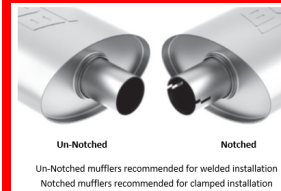

T-304 Stainless Steel
Products

ProXS Mufflers

Part#	Size
40357	C/O, Oval, 2.25" In/Out, 14"x4"x9.5" Case, 19" OAL, Notch: No
40659	C/O, Oval, 2.5" In/Out, 14"x4.25"x7.88" Case, 19" OAL, Notch: No
40842S	C/C, Round, 2.5" In/Out, 10" x 5" Case, 15" OAL, Notch: No
400479	C/O, Oval, 2.25" In/Out, 14"x4.25"x7.88" Case, 19" OAL, Notch: Yes
400481	C/O, Oval, 2.5" In/Out, 14"x4.25"x7.88" Case, 19" OAL, Notch: Yes
400482	C/O, Oval, 3" In/Out, 14"x4"x9.5" Case, 19" OAL, Notch: Yes
400484	C/O, Oval, 2.5" In/Out, 19"x4"x9.5" Case, 24" OAL, Notch: Yes
400486	C/D, Oval, 3" / 2.25" In/Out, 19"x4"x9.5" Case, 24" OAL, Notch: Yes
400495	C/C, Oval, 2.25" In/Out, 14"x4"x9.5" Case, 19" OAL, Notch: Yes

EXHAUST CLEANER AND POLISH—PART# 21461

- Specially formulated for T-304 stainless steel exhaust systems
- Quickly cuts through layers of dulling oxides to restore original finish and adds tarnish protection
- NOT recommended for use on black chrome tips
- 8 oz. bottle